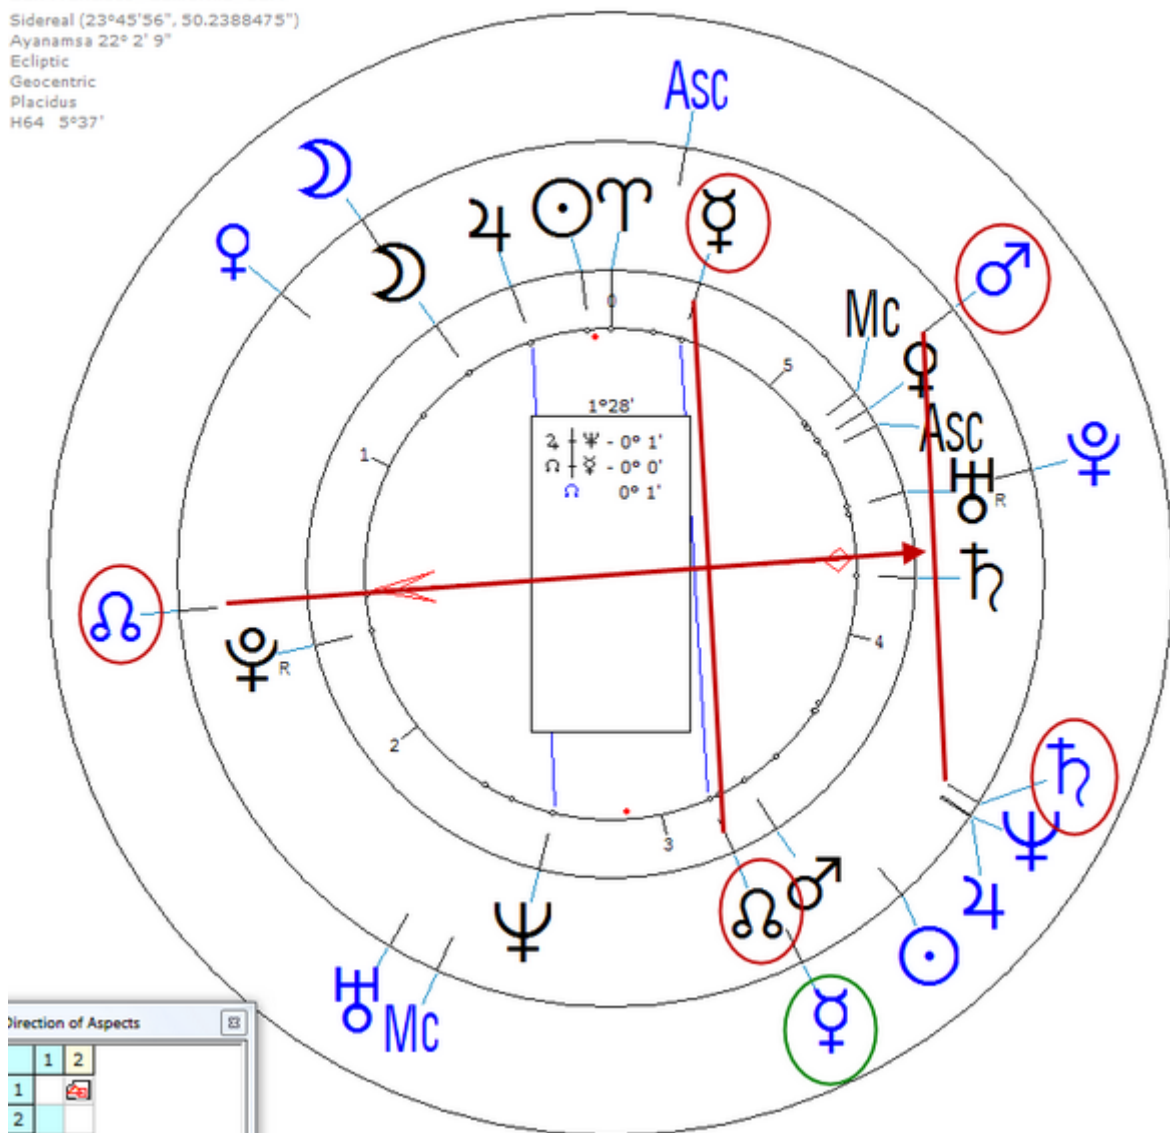

12 January 1876 Wed 14:00 (GMT-8:09:40) 37n46 122w25  
San Francisco, California, USA

Sidereal (23°45'56", 50.2388475")

Ayanamsa 22° 2' 9"

Ecliptic

Geocentric

Placidus

H64 5°37'

Loomis, Vivienne